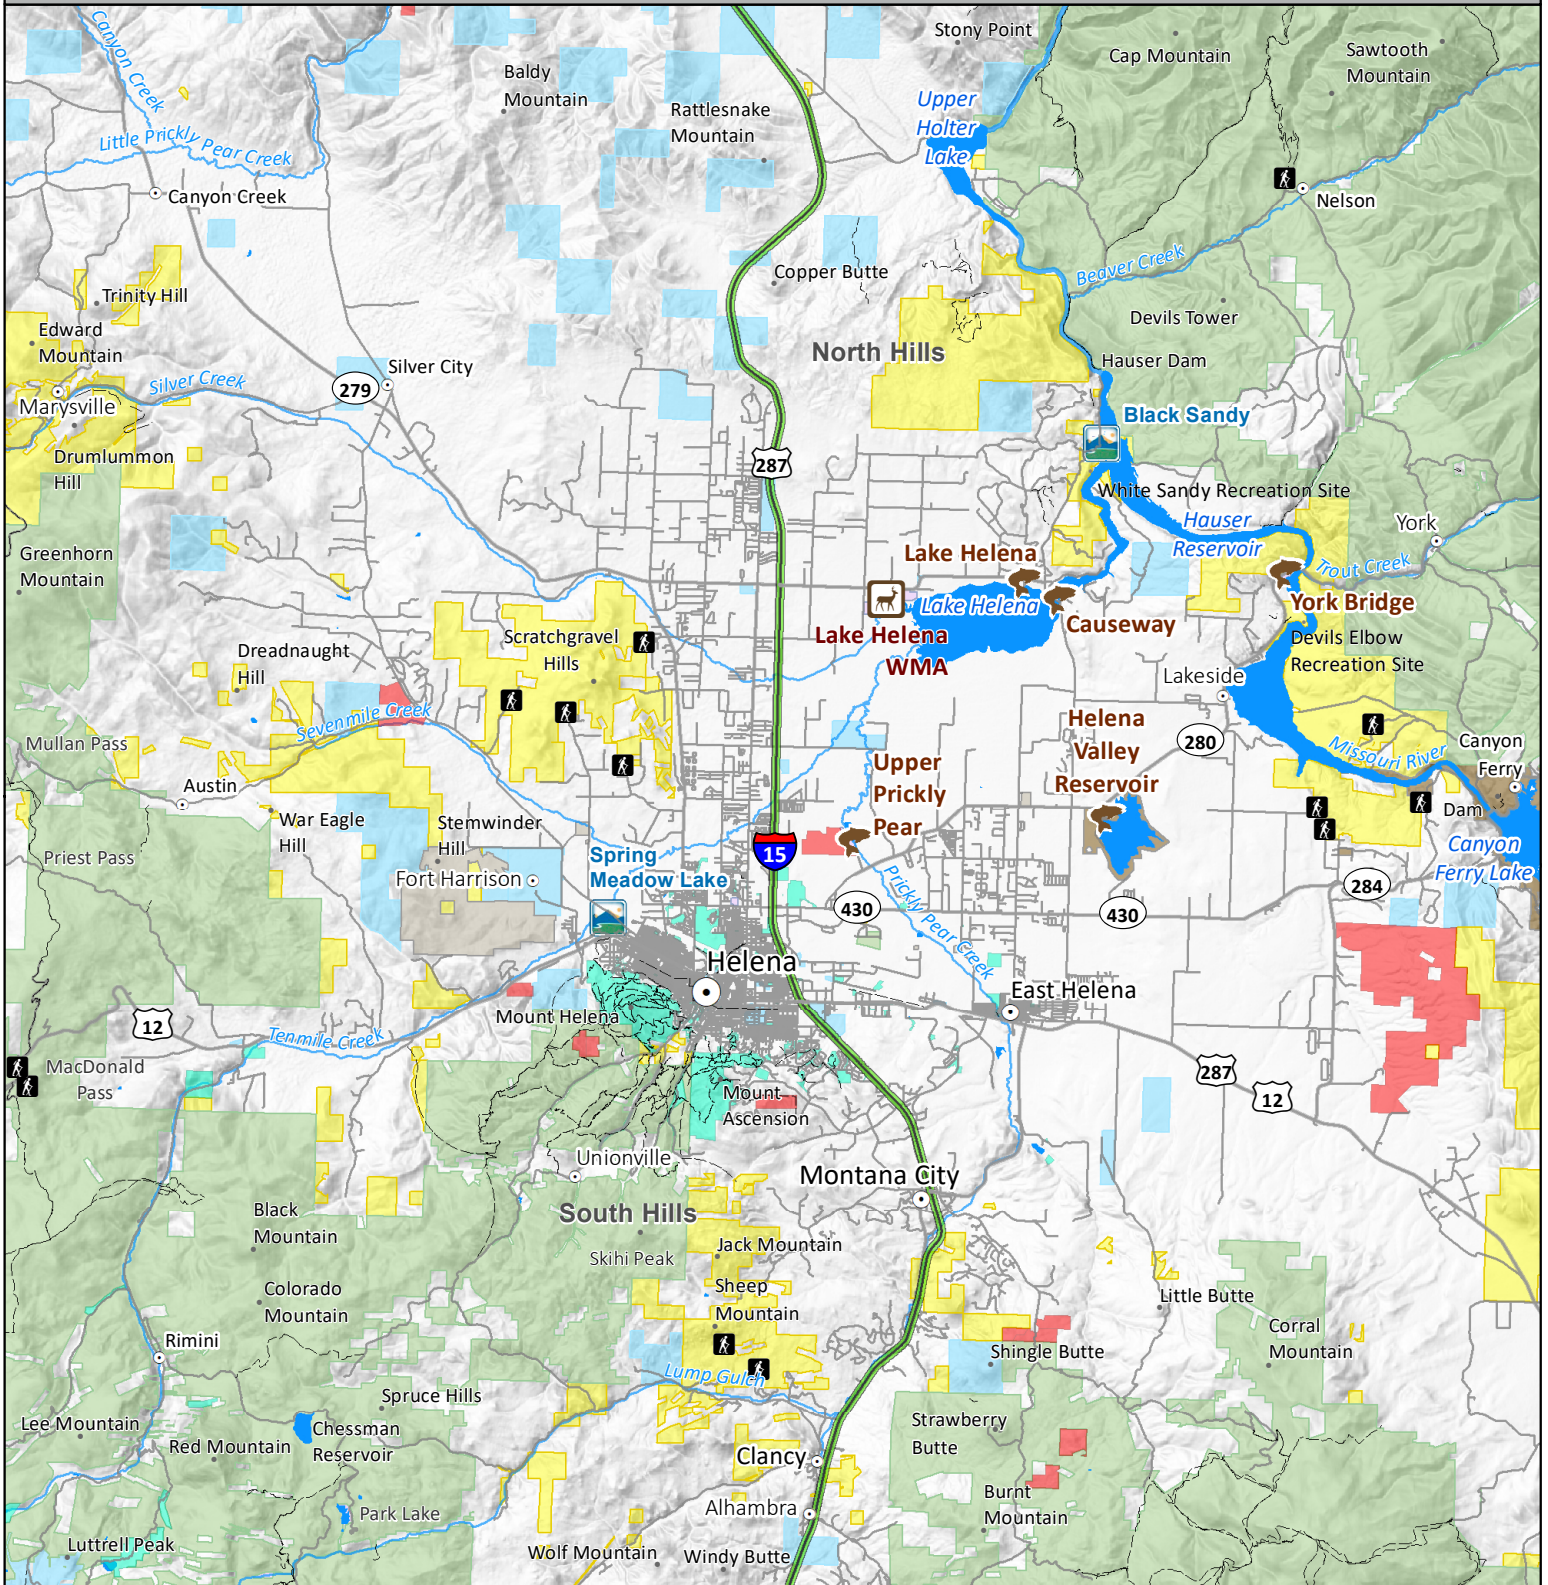

# Helena Valley Accessible Lands

# MONTANA FWP

Includes State, Federal, County Lands and Prickly Pear Land Trust Lands

- US Bureau of Land Management
- US Bureau of Reclamation
- US Forest Service
- Montana State Trust Land
- Prickly Pear Land Trust
- State Park
- Wildlife Management Area
- Fishing Access Site
- Trailhead
- Trail

Administrative boundaries and FWP Lands data from Montana Fish, Wildlife & Parks, Helena, MT. All other data from Montana State Library

Map Produced by: ASP - 09/11/2020 ISR 042050